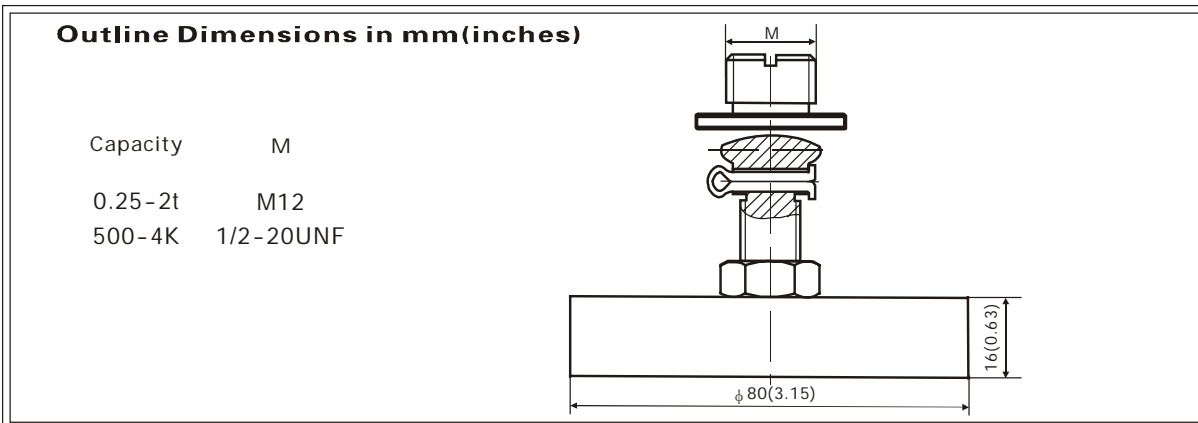

# WEIGHING ASSEMBLY BJ-8-206

Capacity	Part number
0.25t-2t	BJ-8-206-0.25/2t
500lb-4Klb	BJ-8-208-500lb/4K

Stainless steel, rubber foot, Assembled with BM8H or H8H.

# WEIGHING ASSEMBLY BJ-8-207

Capacity	Part number
250Kg-2t	BJ-8-207-0.25/2t
5t	BJ-8-207-5t
500lb-4Klb	BJ-8-207-500lb/4K
10Klb	BJ-8-207-10K

Stainless steel, rubber foot, assembled with BM8H or H8H.